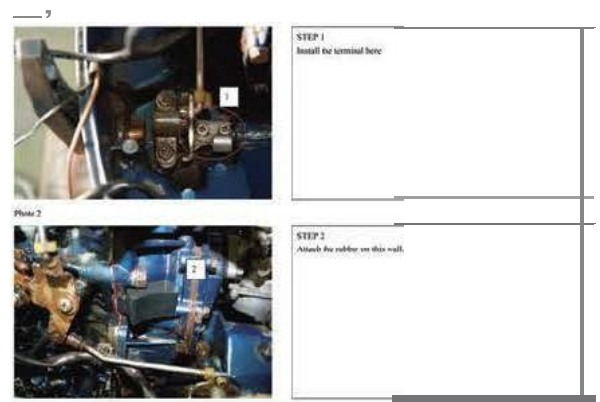

*Conversion Kit for Nissan/ Tohatsu 25HP, 30HP
and Mercury 30HP Engines*

- *Kit wi/1 convert manual start engine to electric start*
- *All items included to convert starter system*

Easy to follow installation instructions with step-by-step photos included